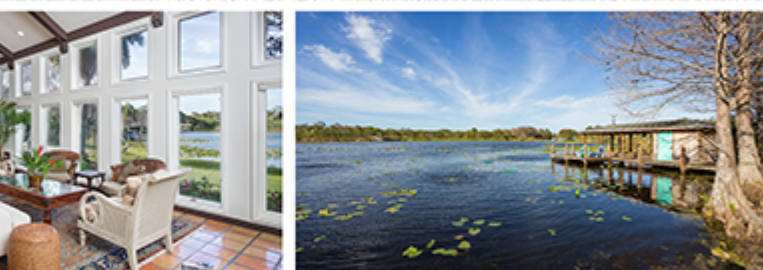

MAITLAND BROKERS OPEN

TUESDAY | MARCH 14TH | 12 - 2PM

APPETIZERS ■ HAMBURGER SLIDERS ■ MAC & CHEESE BITES
CATERED BY: SQUARE 1 BURGERS

645 MANOR ROAD

4 BA | 4,930 SF | \$1,495,000

HOSTED BY: RHONDA LARABEE
WITH KELLY PRICE & COMPANY

1340 MAGNOLIA BAY C

5 BR | 4 BA | 3,611 SF | \$1,1

HOSTED BY: JENNI SLOAN
WITH KELLY PRICE & COMPANY

Event Date:

Tue, 03/14/2017 -12:00pm to2:00pm

Source URL: <http://kellypriceandcompany.com/events/luxury-burgers-meets-luxury-living>