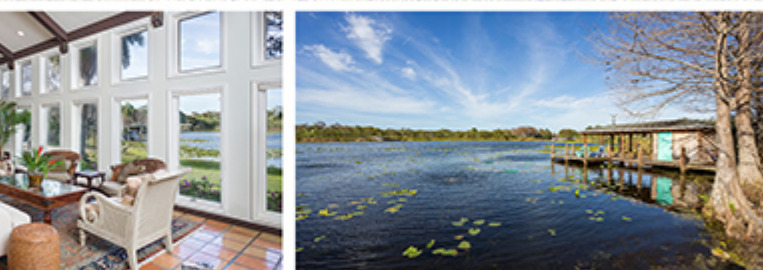

MAITLAND BROKERS OPEN

TUESDAY | MARCH 14TH | 12 - 2PM

APPETIZERS ■ HAMBURGER SLIDERS ■ MAC & CHEESE BITES
CATERED BY: SQUARE 1 BURGERS

645 MANOR ROAD

4 BA | 4,930 SF | \$1,495,000

HOSTED BY: RHONDA LARABEE
WITH KELLY PRICE & COMPANY

1340 MAGNOLIA BAY C

5 BR | 4 BA | 3,611 SF | \$1,100,000

HOSTED BY: JENNI SLOAN
WITH KELLY PRICE & COMPANY

Event Date:

Tue, 03/14/2017 -12:00pm to2:00pm

Source URL: <http://kellypriceandcompany.com/events/luxury-burgers-meets-luxury-living>